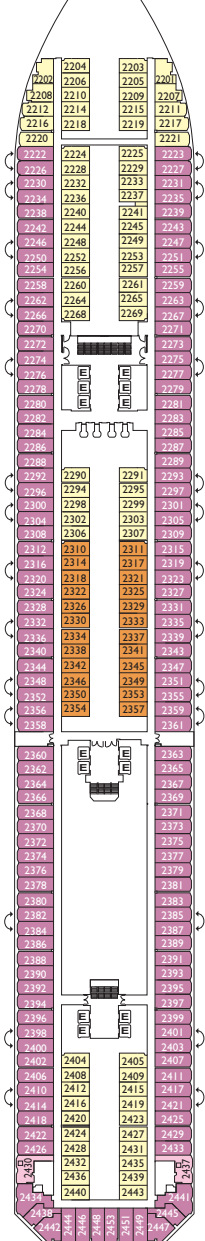

Grt 103.000 t  
 Length: 272 m  
 Width: 36m  
 Cruising speed: 20 knots  
 Max speed: 22 knots

- ✓ cabin with obstructed view
- single cabin
- H cabin for disabled guests
- ∩ interconnecting cabins
- E lift

**Inside cabins**

- **Classic** Giorgione, Tintoretto
- **Premium** Tintoretto, Caravaggio, Perugino, Veronese, GiOTTO, Tiziano

**Outside cabins ocean view**

- **Classic** Giorgione, Tintoretto
- **Premium** Giorgione, Tintoretto, Caravaggio, Perugino, GiOTTO, Tiziano, Tiepolo

**Cabins with ocean view balcony**

- **Classic** Caravaggio
- **Premium** Caravaggio, Perugino, GiOTTO, Veronese, Tiziano

**Suites**

- **Mini Suite with ocean view balcony.** Caravaggio, Perugino, Veronese
- **Suite with ocean view balcony.** Perugino, GiOTTO
- **Grand Suite with ocean view balcony.** Perugino

DECK PLANS

Costa Magica