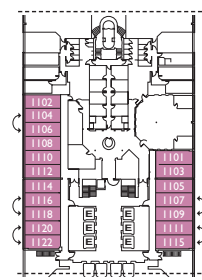

DECK PLANS

Costa Magica