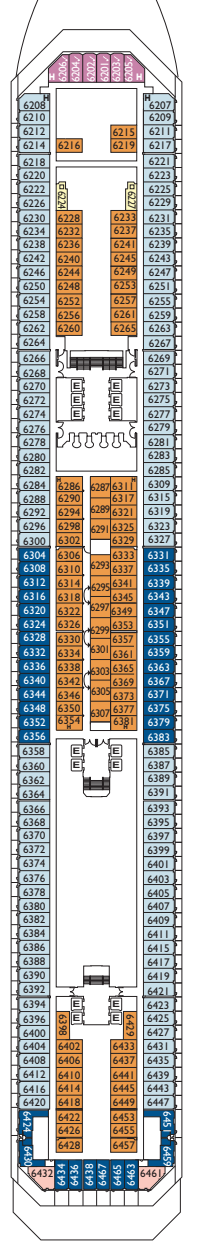

Grt 103.000 t  
 Length: 272 m  
 Width: 36m  
 Cruising speed: 20 knots  
 Max speed: 22 knots

- ✓ cabin with obstructed view
- single cabin
- H cabin for disabled guests
- ∩ interconnecting cabins
- E lift

**Inside cabins**

- **Classic** Giorgione, Tintoretto
- **Premium** Tintoretto, Caravaggio, Perugino, Veronese, GiOTTO, Tiziano

**Outside cabins ocean view**

- **Classic** Giorgione, Tintoretto
- **Premium** Giorgione, Tintoretto, Caravaggio, Perugino, GiOTTO, Tiziano, Tiepolo

**Cabins with ocean view balcony**

- **Classic** Caravaggio
- **Premium** Caravaggio, Perugino, GiOTTO, Veronese, Tiziano

**Suites**

- **Mini Suite with ocean view balcony.** Caravaggio, Perugino, Veronese
- **Suite with ocean view balcony.** Perugino, GiOTTO
- **Grand Suite with ocean view balcony.** Perugino

DECK PLANS

Costa Magica