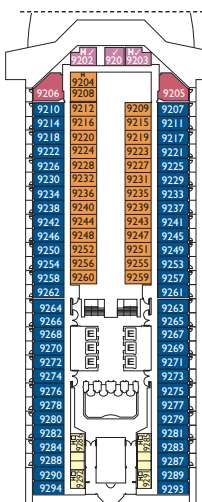

DECK PLANS

Costa Magica