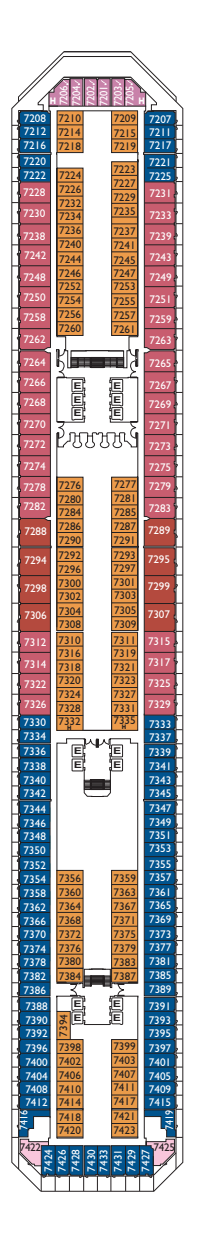

Grt 103.000 t  
 Length: 272 m  
 Width: 36m  
 Cruising speed: 20 knots  
 Max speed: 22 knots

- ✓ cabin with obstructed view
- single cabin
- H cabin for disabled guests
- ∩ interconnecting cabins
- E lift

**Inside cabins**

- **Classic** Giorgione, Tintoretto
- **Premium** Tintoretto, Caravaggio, Perugino, Veronese, GiOTTO, Tiziano

**Outside cabins ocean view**

- **Classic** Giorgione, Tintoretto
- **Premium** Giorgione, Tintoretto, Caravaggio, Perugino, GiOTTO, Tiziano, Tiepolo

**Cabins with ocean view balcony**

- **Classic** Caravaggio
- **Premium** Caravaggio, Perugino, GiOTTO, Veronese, Tiziano

**Suites**

- **Mini Suite with ocean view balcony.** Caravaggio, Perugino, Veronese
- **Suite with ocean view balcony.** Perugino, GiOTTO
- **Grand Suite with ocean view balcony.** Perugino

DECK PLANS

Costa Magica