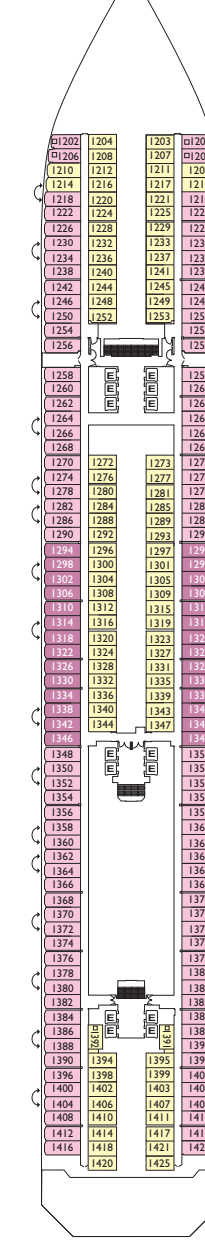

Grt 103.000 t  
 Length: 272 m  
 Width: 36m  
 Cruising speed: 20 knots  
 Max speed: 22 knots

- ✓ cabin with obstructed view
- single cabin
- H cabin for disabled guests
- ∩ interconnecting cabins
- E lift

**Inside cabins**

- **Classic** Giorgione, Tintoretto
- **Premium** Tintoretto, Caravaggio, Perugino, Veronese, GiOTTO, Tiziano

**Outside cabins ocean view**

- **Classic** Giorgione, Tintoretto
- **Premium** Giorgione, Tintoretto, Caravaggio, Perugino, GiOTTO, Tiziano, Tiepolo

**Cabins with ocean view balcony**

- **Classic** Caravaggio
- **Premium** Caravaggio, Perugino, GiOTTO, Veronese, Tiziano

**Suites**

- **Mini Suite with ocean view balcony.** Caravaggio, Perugino, Veronese
- **Suite with ocean view balcony.** Perugino, GiOTTO
- **Grand Suite with ocean view balcony.** Perugino

DECK PLANS

Costa Magica