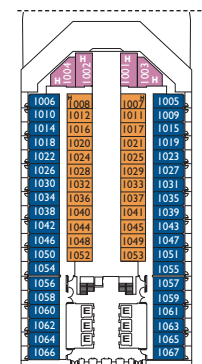

DECK PLANS

Costa Magica