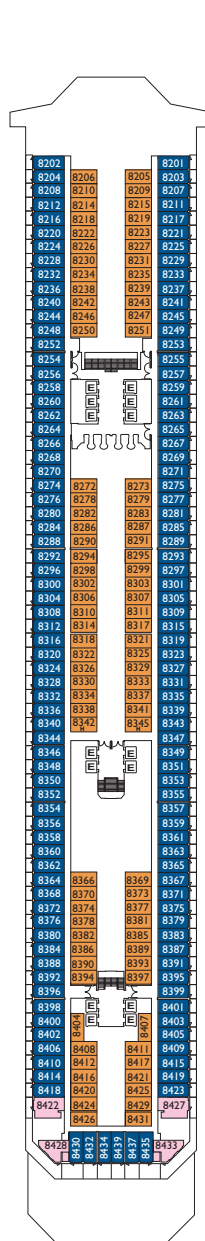

Grt 103.000 t  
 Length: 272 m  
 Width: 36m  
 Cruising speed: 20 knots  
 Max speed: 22 knots

- ✓ cabin with obstructed view
- single cabin
- H cabin for disabled guests
- ∩ interconnecting cabins
- E lift

**Inside cabins**

- **Classic** Giorgione, Tintoretto
- **Premium** Tintoretto, Caravaggio, Perugino, Veronese, GiOTTO, Tiziano

**Outside cabins ocean view**

- **Classic** Giorgione, Tintoretto
- **Premium** Giorgione, Tintoretto, Caravaggio, Perugino, GiOTTO, Tiziano, Tiepolo

**Cabins with ocean view balcony**

- **Classic** Caravaggio
- **Premium** Caravaggio, Perugino, GiOTTO, Veronese, Tiziano

**Suites**

- **Mini Suite with ocean view balcony.** Caravaggio, Perugino, Veronese
- **Suite with ocean view balcony.** Perugino, GiOTTO
- **Grand Suite with ocean view balcony.** Perugino

DECK PLANS

Costa Magica