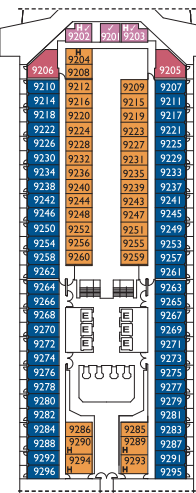

Gr: 114.500 t
 Length: 290 m
 Width: 35,5 m
 Cruising speed: 21,5 knots
 Max speed: 23 knots

- ✓ cabin with obstructed view
- single cabin
- H cabin for disabled guests
- ⌋ interconnecting cabins
- E lift

- Grand Suite with ocean view balcony.** Alhambra
- Samsara Mini Suite with ocean view balcony.** Satie
- Samsara Suite with ocean view balcony.** Satie

DECK PLANS

Costa Pacifica