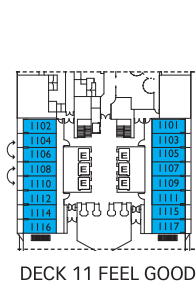

DECK PLANS

Costa Pacifica