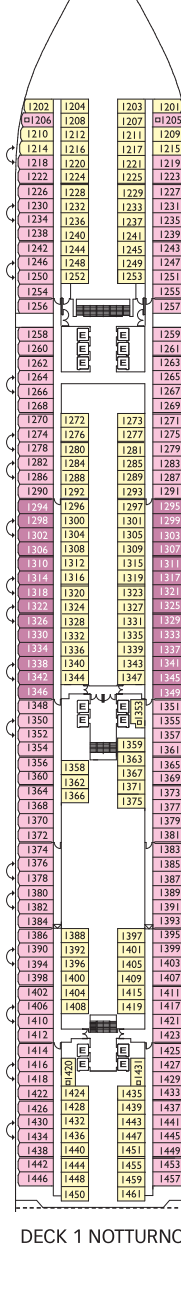

DECK PLANS

Costa Pacifica