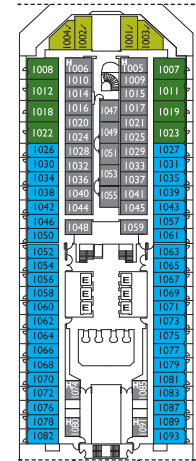

DECK PLANS

Costa Pacifica