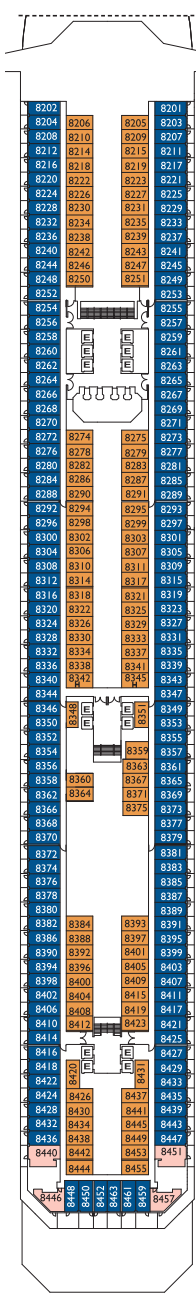

DECK PLANS

Costa Pacifica