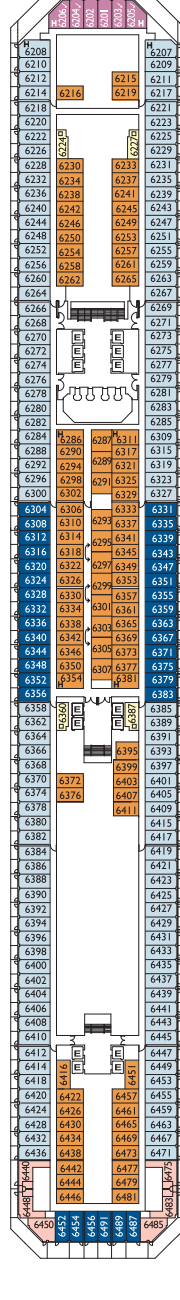

DECK PLANS

Costa Pacifica