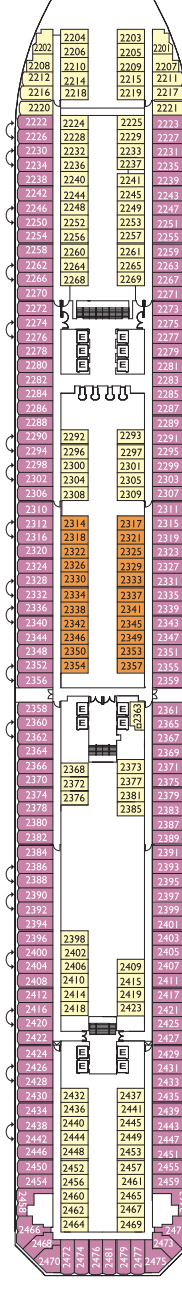

DECK PLANS

Costa Pacifica