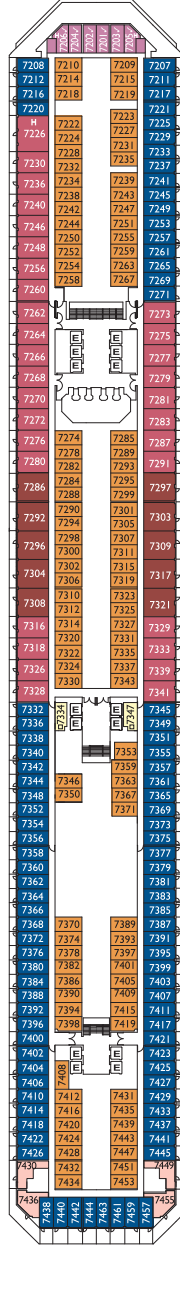

DECK PLANS

Costa Pacifica