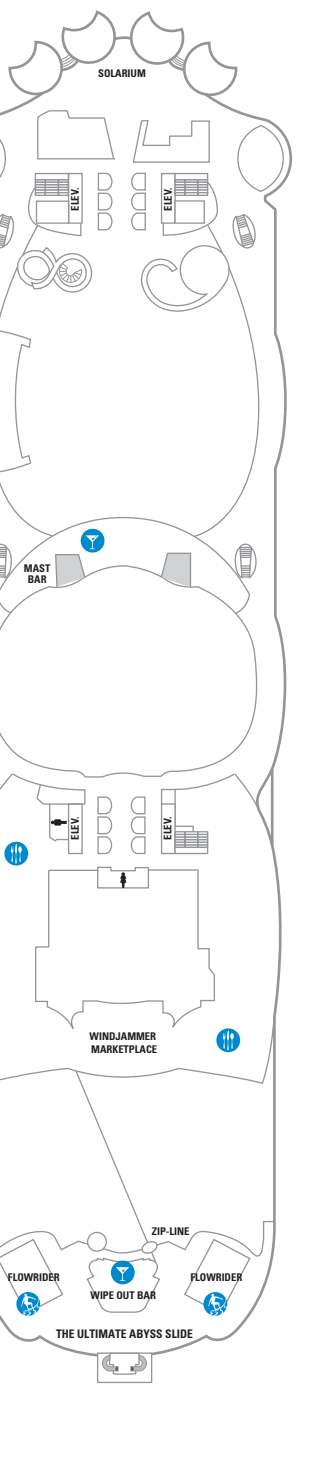

RD 2D	Ocean View Balcony Accessible - Two twin beds that convert to Royal King, sitting area with sofa, full bathroom and private balcony. Stateroom: 272 sq. ft. Balcony: 80 sq. ft.
TD 2D	Ocean View Balcony - Two twin beds that convert to Royal King, sitting area with sofa, full bathroom and private balcony. Stateroom: 182 sq. ft. Balcony: 50 sq. ft.
4D 5D	
6D 7D	
8D	
11 21	Boardwalk View Balcony - Two twin beds that convert to Royal King, boardwalk view balcony, sitting area, and a private bathroom. Stateroom: 182 sq. ft. Balcony: 52 sq. ft.
41	
11 21	Boardwalk View Balcony Accessible - Two twin beds that convert to Royal King, boardwalk view balcony, sitting area, and a private bathroom. Stateroom: 274 sq. ft. Balcony: 73 sq. ft.
12 22	Central Park View Balcony - Two twin beds that convert to Royal King. Central Park view balcony, sitting area, and a private bathroom. Stateroom: 274 sq. ft. Balcony: 86 sq. ft.
11 21	Central Park View Balcony - Two twin beds that convert to Royal King, boardwalk view balcony, sitting area, and a private bathroom. Stateroom: 182 sq. ft. Balcony: 52 sq. ft.

OCEAN VIEW	
1K	Ultra Spacious Ocean View - Two twin beds that convert to Royal King. Sofa converts to double, two Pullman beds, private bathroom and sitting area. Stateroom: 271 sq. ft.
1N 2N	Ocean View Accessible - Two twin beds that convert to Royal King, private bathroom and sitting area. Stateroom: 264 sq. ft.
1N 2N	Ocean View - Two twin beds that convert to Royal King, private bathroom and sitting area. Stateroom: 179 sq. ft.
1N	
2O	Studio Ocean View - Full size bed and full bathroom. Single occupancy stateroom, no single supplement required. Can sleep up to 2. 96 sq. ft.