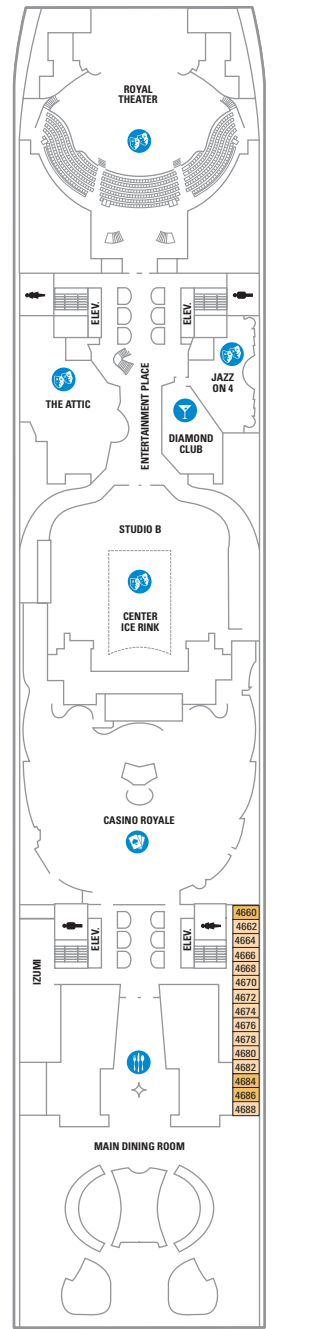

RD 2D	Ocean View Balcony Accessible - Two twin beds that convert to Royal King, sitting area with sofa, full bathroom and private balcony. Stateroom: 272 sq. ft. Balcony: 80 sq. ft.
TD 2D	Ocean View Balcony - Two twin beds that convert to Royal King, sitting area with sofa, full bathroom and private balcony. Stateroom: 182 sq. ft. Balcony: 50 sq. ft.
4D 5D	
6D 7D	
8D	
11 21	Boardwalk View Balcony - Two twin beds that convert to Royal King, boardwalk view balcony, sitting area, and a private bathroom. Stateroom: 182 sq. ft. Balcony: 52 sq. ft.
41	
11 21	Boardwalk View Balcony Accessible - Two twin beds that convert to Royal King, boardwalk view balcony, sitting area, and a private bathroom. Stateroom: 274 sq. ft. Balcony: 73 sq. ft.
12 22	Central Park View Balcony - Two twin beds that convert to Royal King. Central Park view balcony, sitting area, and a private bathroom. Stateroom: 274 sq. ft. Balcony: 86 sq. ft.
11 21	Central Park View Balcony - Two twin beds that convert to Royal King, boardwalk view balcony, sitting area, and a private bathroom. Stateroom: 182 sq. ft. Balcony: 52 sq. ft.

OCEAN VIEW	
1K	Ultra Spacious Ocean View - Two twin beds that convert to Royal King. Sofa converts to double, two Pullman beds, private bathroom and sitting area. Stateroom: 271 sq. ft.
1N 2N	Ocean View Accessible - Two twin beds that convert to Royal King, private bathroom and sitting area. Stateroom: 264 sq. ft.
1N 2N	Ocean View - Two twin beds that convert to Royal King, private bathroom and sitting area. Stateroom: 179 sq. ft.
1N	
2O	Studio Ocean View - Full size bed and full bathroom. Single occupancy stateroom, no single supplement required. Can sleep up to 2. 96 sq. ft.