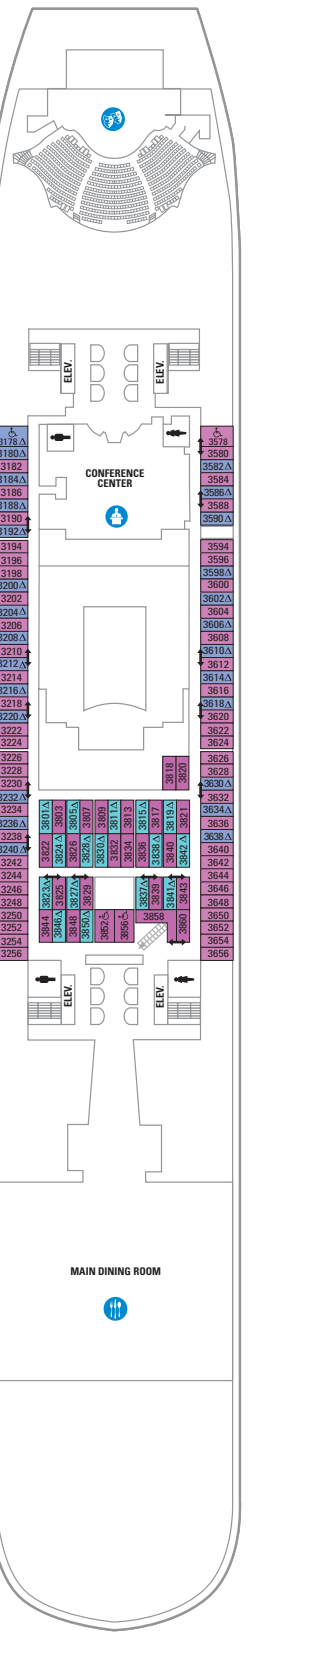

DECK 3

Symphony of the Seas^{SM}

Symphony of the Seas^{SM} is currently under construction. Public areas, venues and staterooms are subject to change.