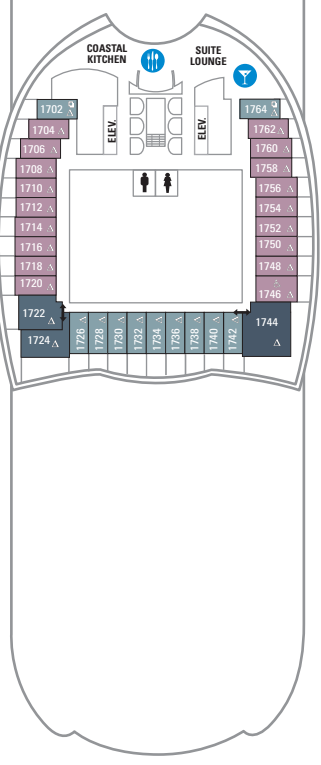

DECK 17

SUITES: **RL** **TL** **LI** **LS**