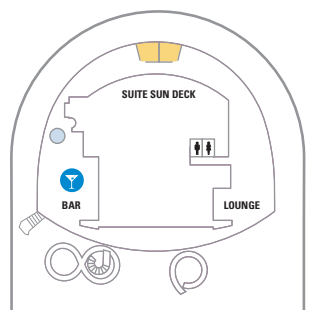

DECK 17

SUITES: **RL** **TL** **LI** **LS**